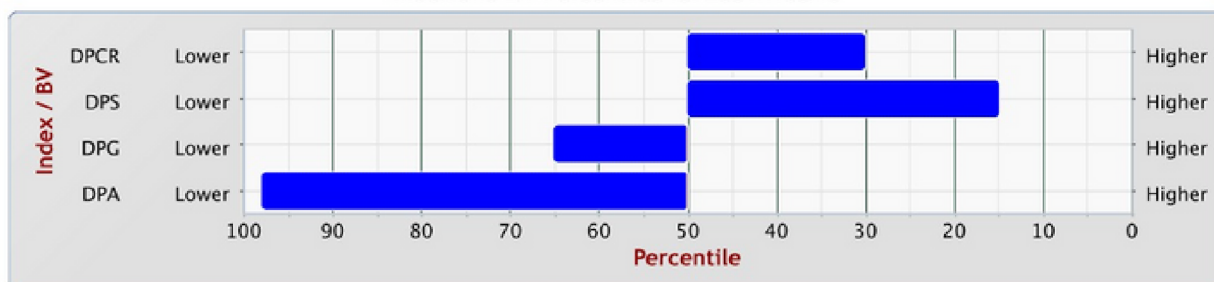

Richwilt w53/19

eSearch for RamFinder

Animal Report For Alive Ram
W53/19

4 August 2022 7:57
p.m.
Analysis No.39485
Jun 2022

Index and BV Percentiles for 2351.W53/19

Search Criteria

Birth ID 2351.W53/19
Current ID 2351.W53/19
Birth Year 2019
Birth Rank 2
No. of Progeny 237

Current Owner Romani Farms Ltd
Location Waikato
Breed 1 Wilt 100%
Breed 2
Sire Birth ID 2368. 7165/17
Dam Birth ID 2368. 203/15
Progeny IDs show/hide

Index Values for Alive Ram W53/19

Index	Result	Percentile
NZMW	-	-
DPCR	492	30
DPS	693	15
DPG	1078	65
DPA	-1137	98
DPW	-	-