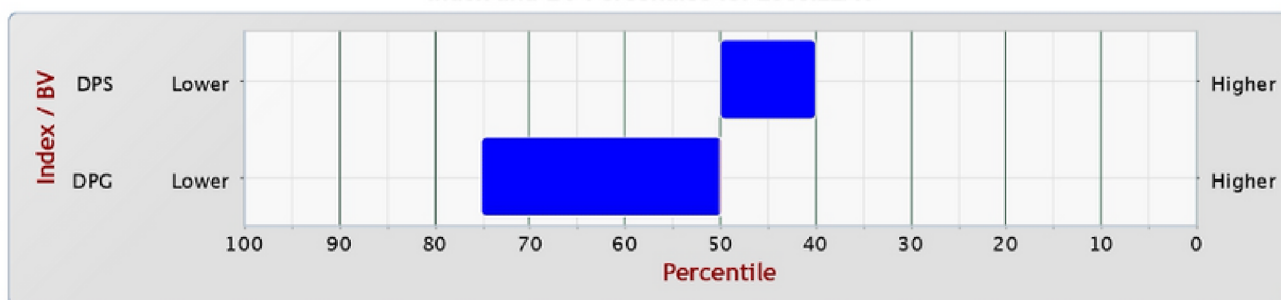

Meatmaster 4969.225/18

eSearch for RamFinder

Animal Report For Alive Ewe
22/17

4 August 2022 11:43
p.m.
Analysis No. 39485
Jun 2022

Index and BV Percentiles for 2368.22/17

Search Criteria

Birth ID 2368.22/17
Current ID 2368.22/17
Birth Year 2017
Birth Rank 2
No. of Progeny 0

Current Owner Arvidson D S & E R M
Location South Auckland
Breed 1 Wilt 100%
Breed 2
Sire Birth ID 2368. 4678/14
Dam Birth ID 2368. 94/15
Progeny IDs show/hide

Index Values for Alive Ewe 22/17

Index	Result	Percentile
NZMW	-	-
DPCR	-	-
DPS	465	40
DPG	888	75
DPA	-	-
DPW	-	-