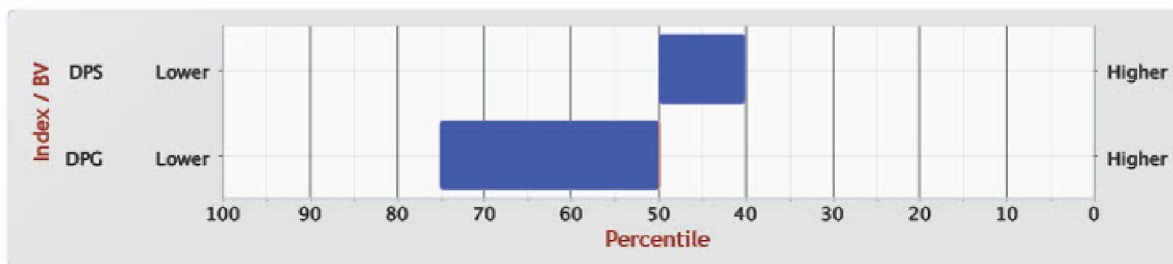

### Search Criteria

Birth ID 2368.22/17  
Current ID 2368.22/17  
Birth Year 2017  
Birth Rank 2  
No. of Progeny 0

Current Owner Arvidson D S & E R M  
Location South Auckland  
Breed 1 Wilt 100%  
Breed 2  
Sire Birth ID 2368. 4678/14  
Dam Birth ID 2368. 94/15  
Progeny IDs show/hide